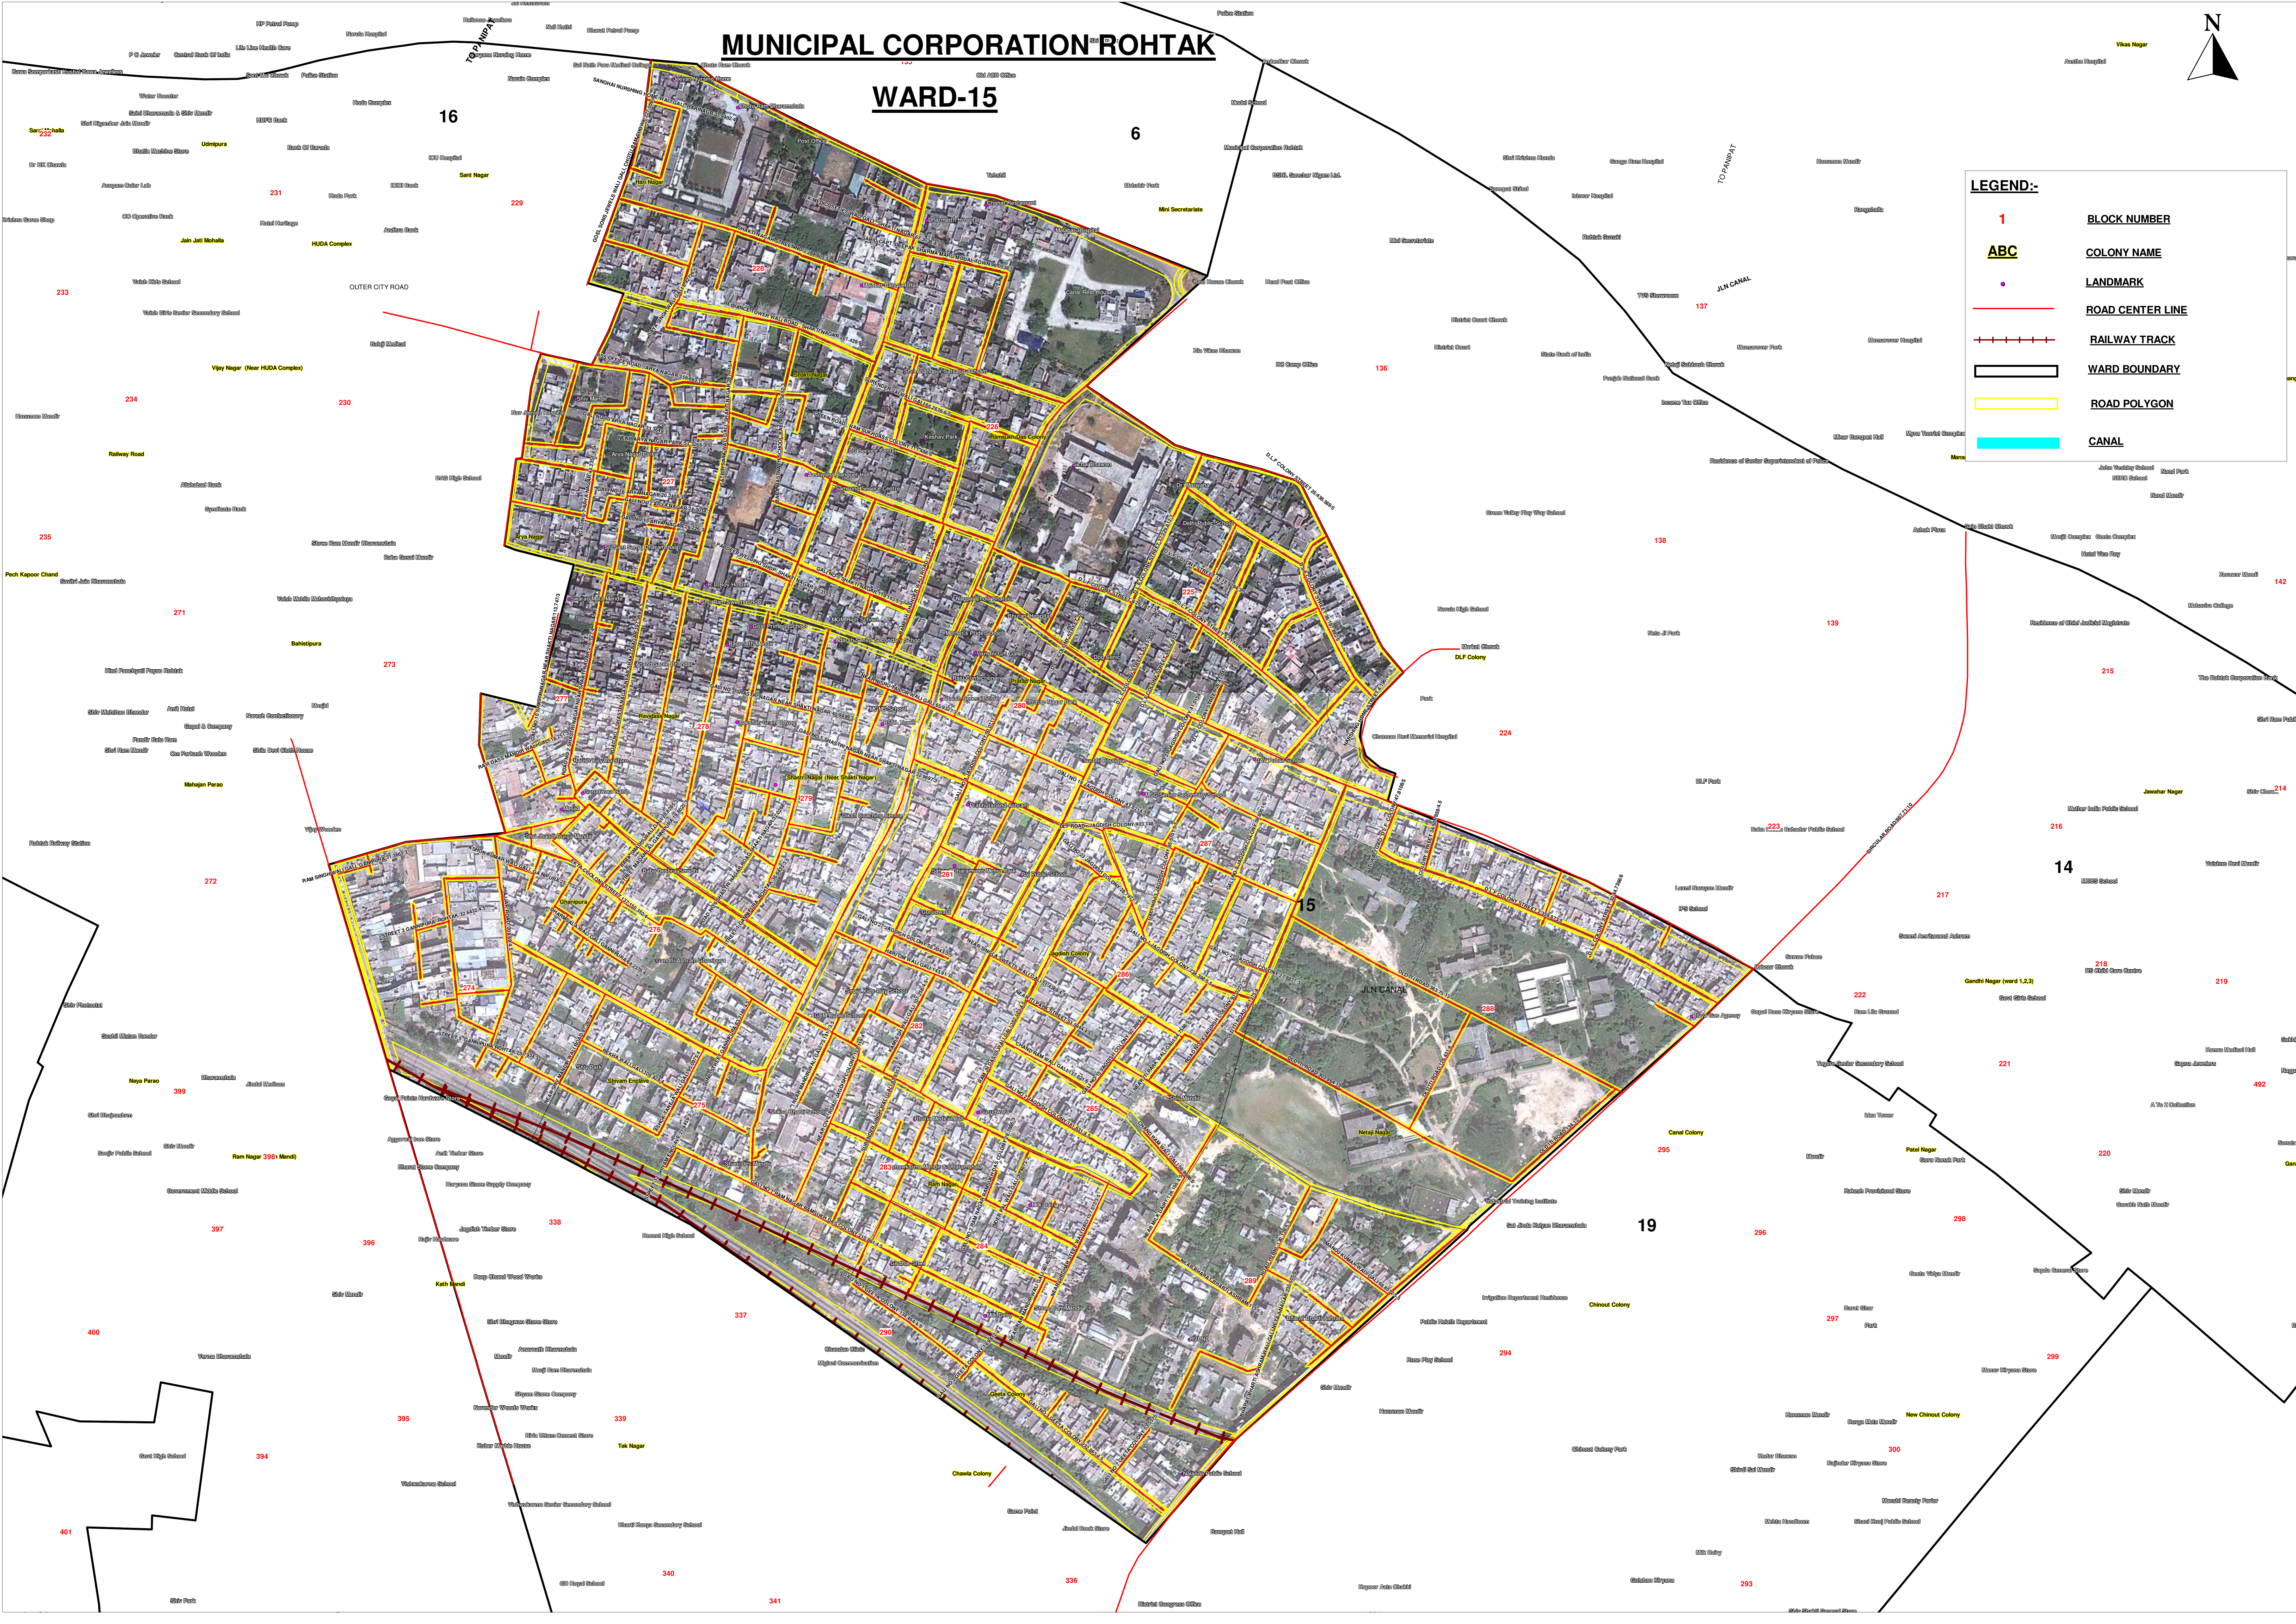

# MUNICIPAL CORPORATION ROHTAK

## WARD-15

**LEGEND:-**

- 1 BLOCK NUMBER
- ABC COLONY NAME
- o LANDMARK
- ROAD CENTER LINE
- +—+—+— RAILWAY TRACK
- ▭ WARD BOUNDARY
- ▭ ROAD POLYGON
- ▭ CANAL